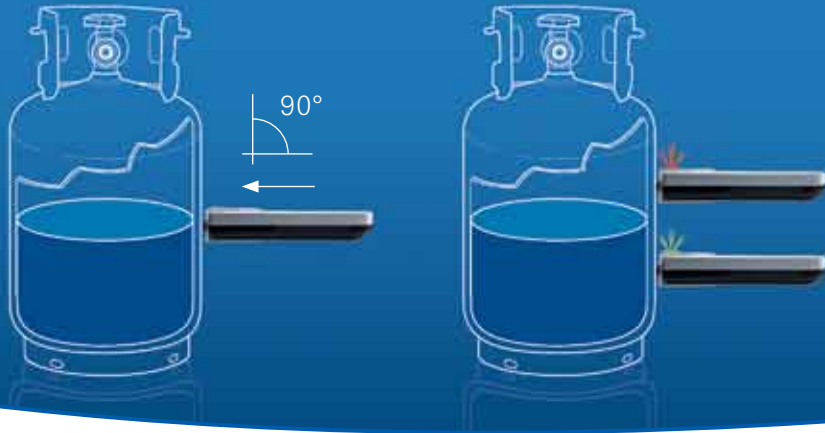

LevelCheck

LP CYLINDER LEVEL INDICATOR

**Easy &
Reliable**

Ultrasonic Technology
"Made in Germany"

NEW!

More comfort on the move

www.levelcheck.com

LevelCheck

MAKES YOUR LIFE EASIER

DETECTS THE FILLING LEVEL OF YOUR LP CYLINDERS

The practical LevelCheck uses LEDs for quick and reliable indication of whether there is liquid gas in the measured area. The measuring device is simply placed against the LP cylinder in a horizontal position.

Product benefits:

- **Easy handling**
- **For all steel and aluminium LP gas cylinders with a diameter of 7.9 to 13.8 in / 200 to 350 mm**
- **Reliable measurement using ultrasound**
- **With integrated LED flashlight**